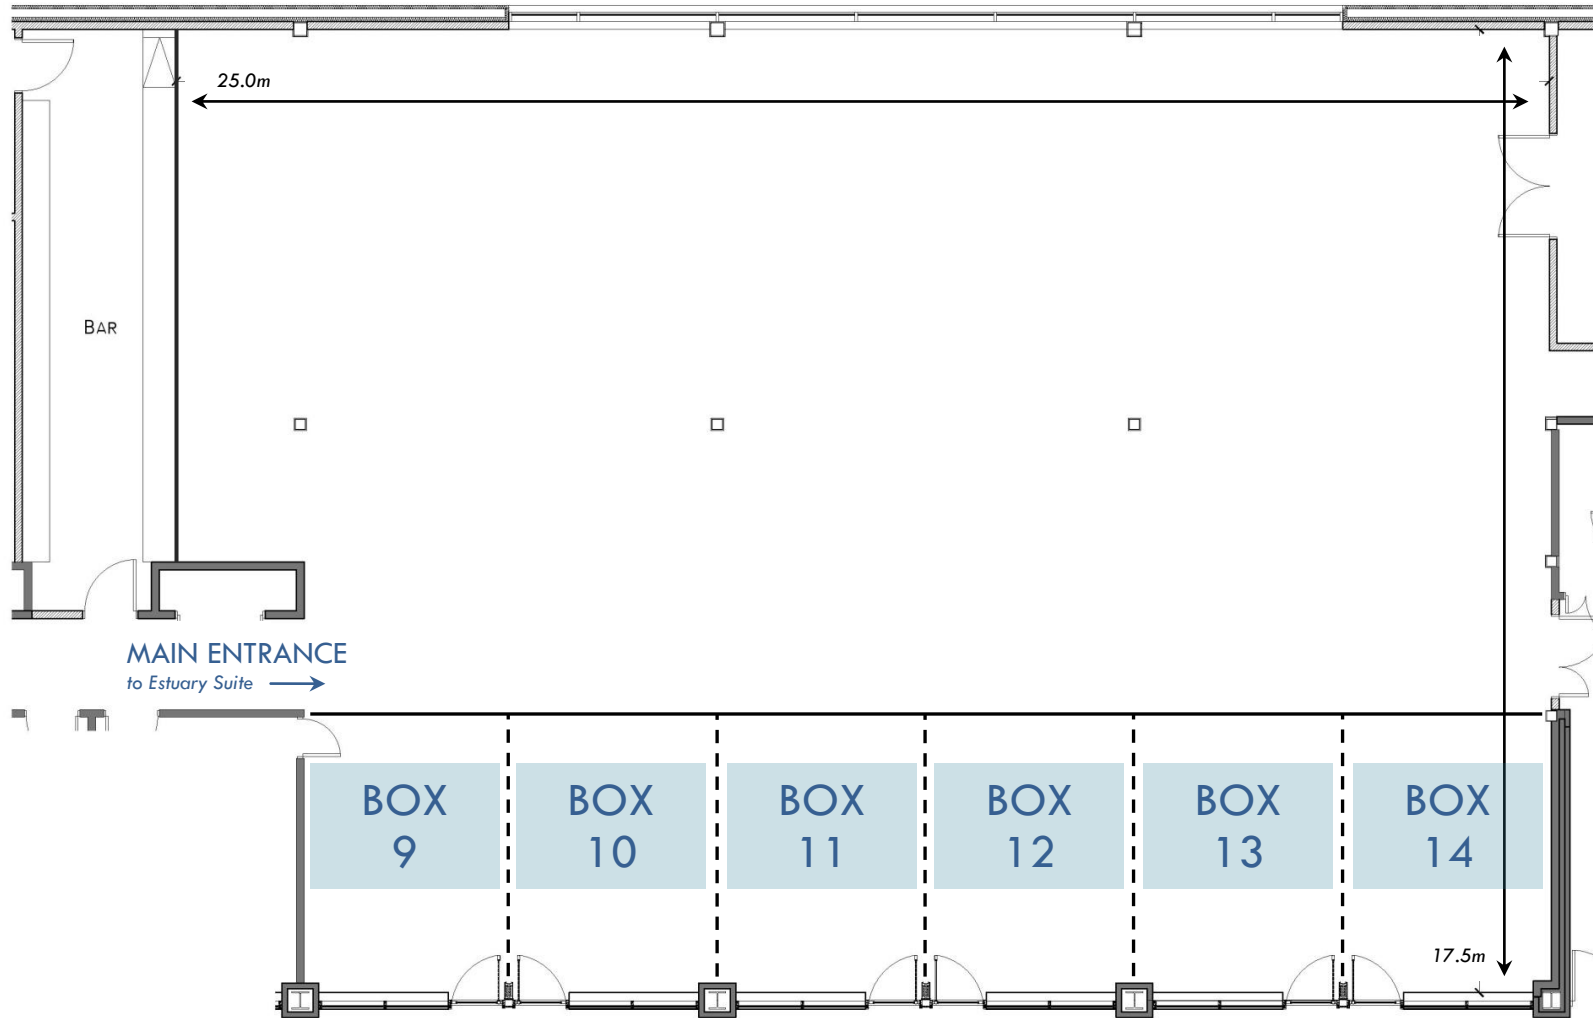

# THE ESTUARY SUITE

Second Floor

**PITCH SIDE**

**BOX MEASUREMENTS:**  
L: 3.7m W: 5m