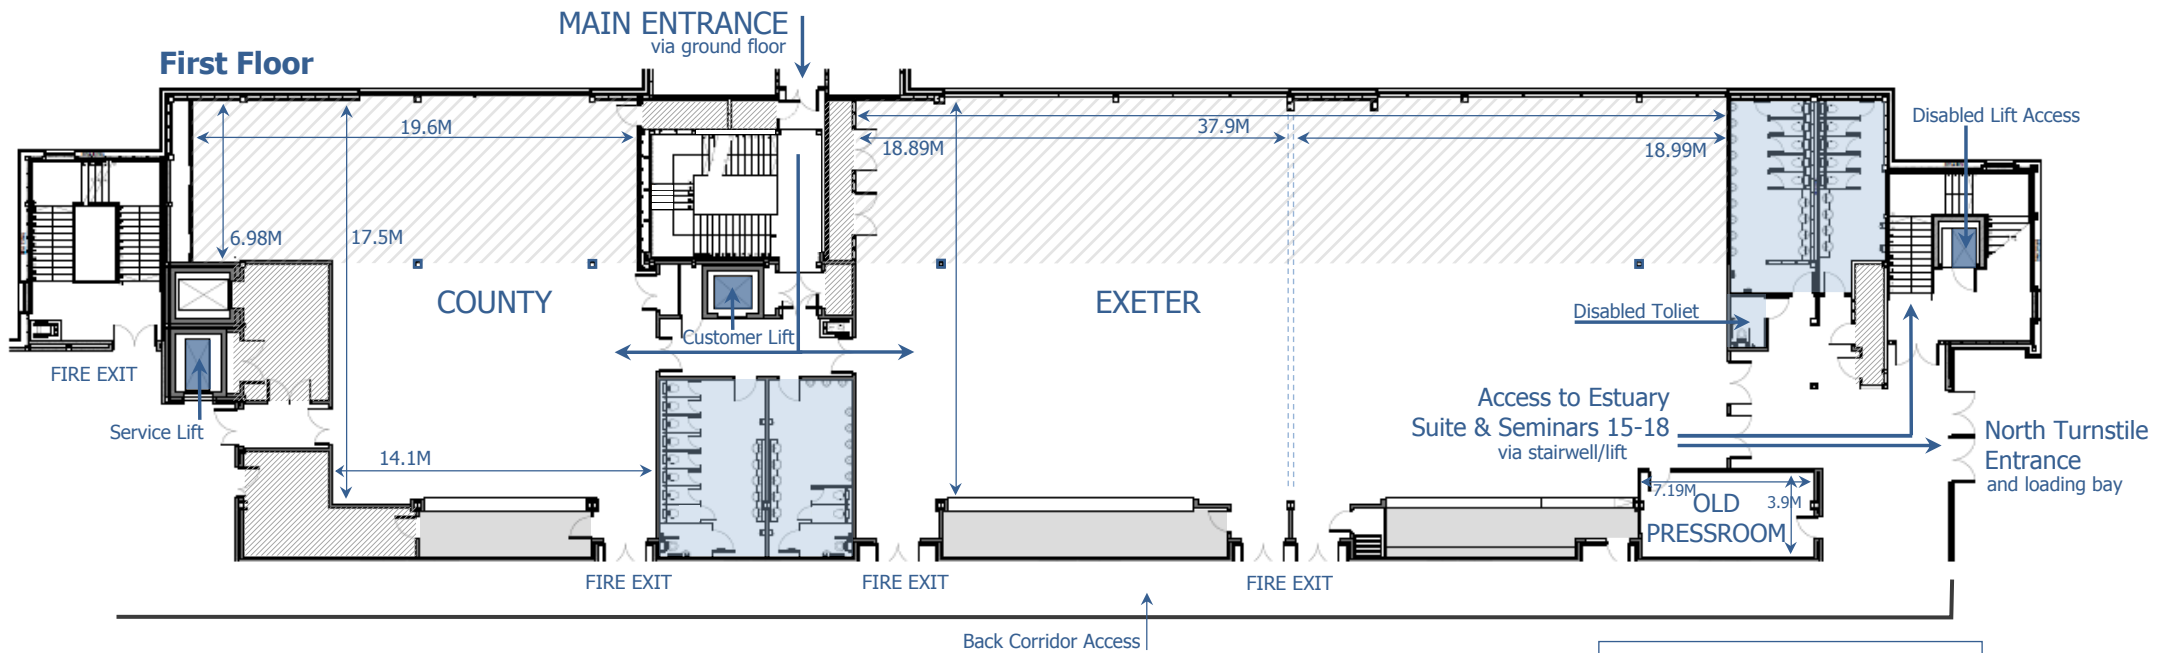

SANDY PARK CONFERENCE CENTRE

First Floor

	CEILING HEIGHT - 3.55m
	CEILING HEIGHT - 2.85m
	GRADIENT 1.7m

	PILLARS
	TOILETS
	LIFTS
	BAR
	MOVABLE WALL